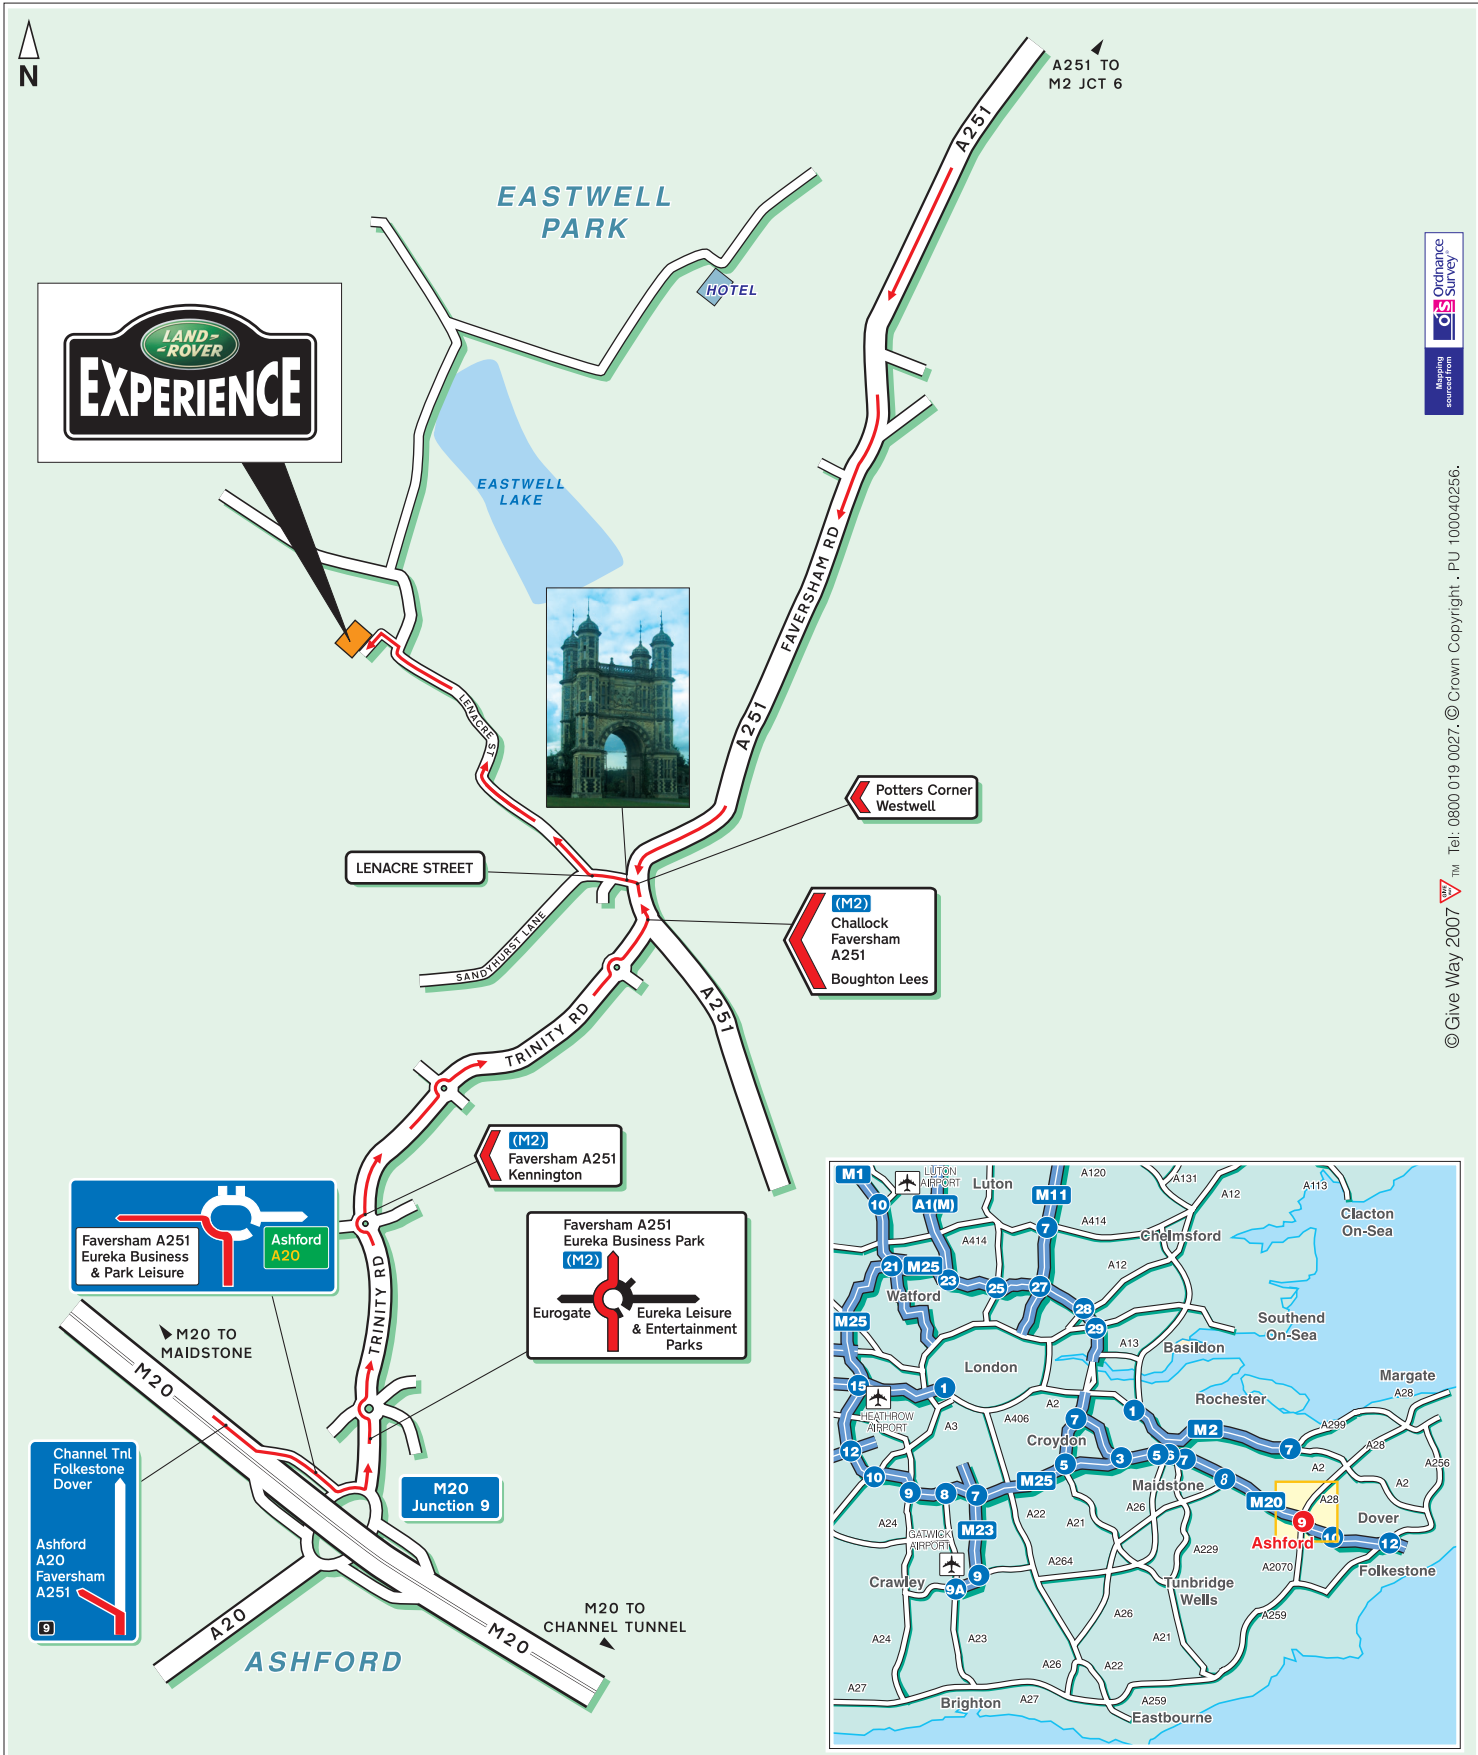

By Rail, Ashford International Station.
Approximately 15 minutes taxi ride away.
For information on train operators and times
phone National Rail Enquiries on 0845 7484950.

By Air, Gatwick Airport.
Approximately 1 hours drive away.
Heathrow Airport.
Approximately 1 hour 30 minutes drive away.

The Land Rover Experience - South East

Eastwell Court Farm, Eastwell Park, Lenacre Street,
Ashford, Kent TN25 4JT GPS: N 51° 10.58' E 0° 52.10'
Tel: +44 (0)844 848 4467 Fax: +44 (0)844 848 4468
Email: info@lre7.co.uk www.lrexperience.co.uk